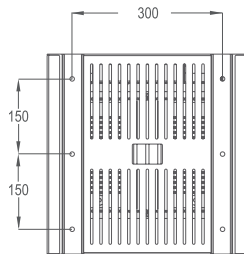

CUBO SURFACE

CUBO RECESSED

LUMINAIRE SPECIFICATIONS

- **Power** 80W
100W
120W
150W
- **Fitting Material** Cold Roll Steel
- **Fitting Color** White, (RAL9016)
- **Optical Cover** Anti Glare Frosted Polycarbonate Diffuser
- **Heat Sink** Extruded Aluminium
- **Ingress Protection** IP20
- **Impact Protection** IK08
- **Voltage** 220 ~ 240 Vac 50 / 60Hz
- **Electrical Safety Class** Class I
- **Operating Temperature** -30 ~ +40°C
- **Installation** Surface Mounting (CUBO Surface)
Opening Hole : 400 x 400mm
(CUBO Recessed)
- **Surge Protections** 10KV, 20KA

APPLICATION

- Petrol Kiosks, Toll Plazas, Canopy Lightings, Multipurpose Halls, Warehouses, Gymnasiums & Exhibition Halls

MEASUREMENT & ORDER CODE

WATTAGE	ORDER CODE	NO. OF LEDS	TYPICAL LUMINOUS FLUX	Lm/W	TYPICAL WATTAGE	CARTON DIMENSION (L x W x H) mm	NETT WEIGHT
80W	CUBO 80W Surface	108	11260	140	80W	435 x 435 x 225	7.8 kg
100W	CUBO 100W Surface	108	13340	133	100W	435 x 435 x 225	7.8 kg
120W	CUBO 120W Surface	162	16120	134	120W	435 x 435 x 225	8.5 kg
150W	CUBO 150W Surface	162	19900	132	150W	435 x 435 x 225	8.5 kg
80W	CUBO 80W Recessed	108	11260	140	80W	545 x 485 x 225	7.8 kg
100W	CUBO 100W Recessed	108	13340	133	100W	545 x 485 x 225	7.8 kg
120W	CUBO 120W Recessed	162	16120	134	120W	545 x 485 x 225	8.5 kg
150W	CUBO 150W Recessed	162	19900	132	150W	545 x 485 x 225	8.5 kg

* Please indicate LED color temperature when ordering.
* All result tested base on 5000K CCT LEDs.

DIMENSION

CUBO SURFACE

CUBO RECESSED

Light Control Unit

PHOTOMETRIC

cd/ftm
C0/C180: — C90/C270: —

Note: All specifications are subject to change without prior notice for product improvement. Images, pictures, and illustrations used are for illustrative purposes only and the color printed may differ from the actual product.