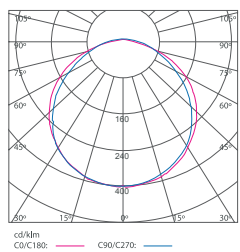

APPLICATION

- Petrol Kiosks, Toll Plazas, Canopy Lightings, Multipurpose Halls, Warehouses, Gymnasiums & Exhibition Halls

MEASUREMENT & ORDER CODE

WATTAGE	ORDER CODE	NO. OF LEDS	TYPICAL LUMINOUS FLUX	Lm/W	TYPICAL WATTAGE	CARTON DIMENSION (L x W x H) mm	NETT WEIGHT
80W	CUBO 80W Surface	108	11260	140	80W	435 x 435 x 225	7.8 kg
100W	CUBO 100W Surface	108	13340	133	100W	435 x 435 x 225	7.8 kg
120W	CUBO 120W Surface	162	16120	134	120W	435 x 435 x 225	8.5 kg
150W	CUBO 150W Surface	162	19900	132	150W	435 x 435 x 225	8.5 kg
80W	CUBO 80W Recessed	108	11260	140	80W	545 x 485 x 225	7.8 kg
100W	CUBO 100W Recessed	108	13340	133	100W	545 x 485 x 225	7.8 kg
120W	CUBO 120W Recessed	162	16120	134	120W	545 x 485 x 225	8.5 kg
150W	CUBO 150W Recessed	162	19900	132	150W	545 x 485 x 225	8.5 kg

* Please indicate LED color temperature when ordering.
* All result tested base on 5000K CCT LEDs.

DIMENSION

CUBO SURFACE

CUBO RECESSED

Light Control Unit

PHOTOMETRIC

cd/ftm
C0/C180: — C90/C270: —

Note: All specifications are subject to change without prior notice for product improvement. Images, pictures, and illustrations used are for illustrative purposes only and the color printed may differ from the actual product.