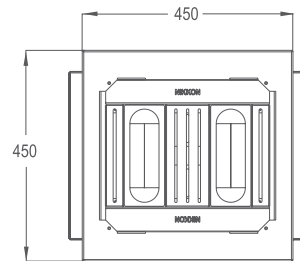

CUBO SURFACE

CUBO RECESSED

LUMINAIRE SPECIFICATIONS

- **Power** 80W
100W
120W
150W
- **Fitting Material** Cold Roll Steel
- **Fitting Color** White, (RAL9016)
- **Optical Cover** Anti Glare Frosted Polycarbonate Diffuser
- **Heat Sink** Extruded Aluminium
- **Ingress Protection** IP20
- **Impact Protection** IK08
- **Voltage** 220 ~ 240 Vac 50 / 60Hz
- **Electrical Safety Class** Class I
- **Operating Temperature** -30 ~ +40°C
- **Installation** Surface Mounting (CUBO Surface)
Opening Hole : 400 x 400mm
(CUBO Recessed)
- **Surge Protections** 10KV, 20KA

APPLICATION

- Petrol Kiosks, Toll Plazas, Canopy Lightings, Multipurpose Halls, Warehouses, Gymnasiums & Exhibition Halls

MEASUREMENT & ORDER CODE

WATTAGE	ORDER CODE	NO. OF LEDS	TYPICAL LUMINOUS FLUX	Lm/W	TYPICAL WATTAGE	CARTON DIMENSION (L x W x H) mm	NETT WEIGHT
80W	CUBO 80W Surface	108	11260	140	80W	435 x 435 x 225	7.8 kg
100W	CUBO 100W Surface	108	13340	133	100W	435 x 435 x 225	7.8 kg
120W	CUBO 120W Surface	162	16120	134	120W	435 x 435 x 225	8.5 kg
150W	CUBO 150W Surface	162	19900	132	150W	435 x 435 x 225	8.5 kg
80W	CUBO 80W Recessed	108	11260	140	80W	545 x 485 x 225	7.8 kg
100W	CUBO 100W Recessed	108	13340	133	100W	545 x 485 x 225	7.8 kg
120W	CUBO 120W Recessed	162	16120	134	120W	545 x 485 x 225	8.5 kg
150W	CUBO 150W Recessed	162	19900	132	150W	545 x 485 x 225	8.5 kg

* Please indicate LED color temperature when ordering.
* All result tested base on 5000K CCT LEDs.

DIMENSION

CUBO SURFACE

CUBO RECESSED

Light Control Unit

PHOTOMETRIC

cd/ftm
C0/C180: — C90/C270: —

Note: All specifications are subject to change without prior notice for product improvement. Images, pictures, and illustrations used are for illustrative purposes only and the color printed may differ from the actual product.