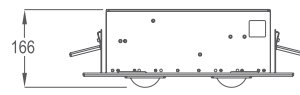

APPLICATION

- Petrol Kiosks, Toll Plazas, Canopy Lightings, Multipurpose Halls, Warehouses, Gymnasiums & Exhibition Halls

MEASUREMENT & ORDER CODE

WATTAGE	ORDER CODE	NO. OF LEDS	TYPICAL LUMINOUS FLUX	Lm/W	TYPICAL WATTAGE	CARTON DIMENSION (L x W x H) mm	NETT WEIGHT
80W	CUBO 80W Surface	108	11260	140	80W	435 x 435 x 225	7.8 kg
100W	CUBO 100W Surface	108	13340	133	100W	435 x 435 x 225	7.8 kg
120W	CUBO 120W Surface	162	16120	134	120W	435 x 435 x 225	8.5 kg
150W	CUBO 150W Surface	162	19900	132	150W	435 x 435 x 225	8.5 kg
80W	CUBO 80W Recessed	108	11260	140	80W	545 x 485 x 225	7.8 kg
100W	CUBO 100W Recessed	108	13340	133	100W	545 x 485 x 225	7.8 kg
120W	CUBO 120W Recessed	162	16120	134	120W	545 x 485 x 225	8.5 kg
150W	CUBO 150W Recessed	162	19900	132	150W	545 x 485 x 225	8.5 kg

* Please indicate LED color temperature when ordering.
* All result tested base on 5000K CCT LEDs.

DIMENSION

CUBO SURFACE

CUBO RECESSED

Light Control Unit

PHOTOMETRIC

cd/ftm
C0/C180: — C90/C270: —

Note: All specifications are subject to change without prior notice for product improvement. Images, pictures, and illustrations used are for illustrative purposes only and the color printed may differ from the actual product.