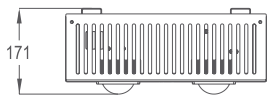

CUBO SURFACE

CUBO RECESSED

LUMINAIRE SPECIFICATIONS

- **Power** 80W
100W
120W
150W
- **Fitting Material** Cold Roll Steel
- **Fitting Color** White, (RAL9016)
- **Optical Cover** Anti Glare Frosted Polycarbonate Diffuser
- **Heat Sink** Extruded Aluminium
- **Ingress Protection** IP20
- **Impact Protection** IK08
- **Voltage** 220 ~ 240 Vac 50 / 60Hz
- **Electrical Safety Class** Class I
- **Operating Temperature** -30 ~ +40°C
- **Installation** Surface Mounting (CUBO Surface)
Opening Hole : 400 x 400mm
(CUBO Recessed)
- **Surge Protections** 10KV, 20KA

APPLICATION

- Petrol Kiosks, Toll Plazas, Canopy Lightings, Multipurpose Halls, Warehouses, Gymnasiums & Exhibition Halls

MEASUREMENT & ORDER CODE

WATTAGE	ORDER CODE	NO. OF LEDS	TYPICAL LUMINOUS FLUX	Lm/W	TYPICAL WATTAGE	CARTON DIMENSION (L x W x H) mm	NETT WEIGHT
80W	CUBO 80W Surface	108	11260	140	80W	435 x 435 x 225	7.8 kg
100W	CUBO 100W Surface	108	13340	133	100W	435 x 435 x 225	7.8 kg
120W	CUBO 120W Surface	162	16120	134	120W	435 x 435 x 225	8.5 kg
150W	CUBO 150W Surface	162	19900	132	150W	435 x 435 x 225	8.5 kg
80W	CUBO 80W Recessed	108	11260	140	80W	545 x 485 x 225	7.8 kg
100W	CUBO 100W Recessed	108	13340	133	100W	545 x 485 x 225	7.8 kg
120W	CUBO 120W Recessed	162	16120	134	120W	545 x 485 x 225	8.5 kg
150W	CUBO 150W Recessed	162	19900	132	150W	545 x 485 x 225	8.5 kg

* Please indicate LED color temperature when ordering.
* All result tested base on 5000K CCT LEDs.

DIMENSION

CUBO SURFACE

CUBO RECESSED

Light Control Unit

PHOTOMETRIC

cd/ftm
C0/C180: — C90/C270: —

Note: All specifications are subject to change without prior notice for product improvement. Images, pictures, and illustrations used are for illustrative purposes only and the color printed may differ from the actual product.