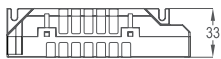

APPLICATION

- Petrol Kiosks, Toll Plazas, Canopy Lightings, Multipurpose Halls, Warehouses, Gymnasiums & Exhibition Halls

MEASUREMENT & ORDER CODE

WATTAGE	ORDER CODE	NO. OF LEDS	TYPICAL LUMINOUS FLUX	Lm/W	TYPICAL WATTAGE	CARTON DIMENSION (L x W x H) mm	NETT WEIGHT
80W	CUBO 80W Surface	108	11260	140	80W	435 x 435 x 225	7.8 kg
100W	CUBO 100W Surface	108	13340	133	100W	435 x 435 x 225	7.8 kg
120W	CUBO 120W Surface	162	16120	134	120W	435 x 435 x 225	8.5 kg
150W	CUBO 150W Surface	162	19900	132	150W	435 x 435 x 225	8.5 kg
80W	CUBO 80W Recessed	108	11260	140	80W	545 x 485 x 225	7.8 kg
100W	CUBO 100W Recessed	108	13340	133	100W	545 x 485 x 225	7.8 kg
120W	CUBO 120W Recessed	162	16120	134	120W	545 x 485 x 225	8.5 kg
150W	CUBO 150W Recessed	162	19900	132	150W	545 x 485 x 225	8.5 kg

* Please indicate LED color temperature when ordering.
* All result tested base on 5000K CCT LEDs.

DIMENSION

CUBO SURFACE

CUBO RECESSED

Light Control Unit

PHOTOMETRIC

cd/ftm
C0/C180: — C90/C270: —

Note: All specifications are subject to change without prior notice for product improvement. Images, pictures, and illustrations used are for illustrative purposes only and the color printed may differ from the actual product.