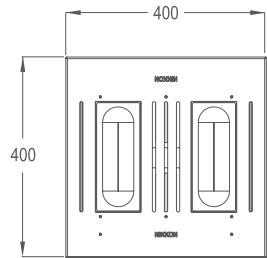

CUBO SURFACE

CUBO RECESSED

LUMINAIRE SPECIFICATIONS

- **Power** 80W
100W
120W
150W
- **Fitting Material** Cold Roll Steel
- **Fitting Color** White, (RAL9016)
- **Optical Cover** Anti Glare Frosted Polycarbonate Diffuser
- **Heat Sink** Extruded Aluminium
- **Ingress Protection** IP20
- **Impact Protection** IK08
- **Voltage** 220 ~ 240 Vac 50 / 60Hz
- **Electrical Safety Class** Class I
- **Operating Temperature** -30 ~ +40°C
- **Installation** Surface Mounting (CUBO Surface)
Opening Hole : 400 x 400mm
(CUBO Recessed)
- **Surge Protections** 10KV, 20KA

APPLICATION

- Petrol Kiosks, Toll Plazas, Canopy Lightings, Multipurpose Halls, Warehouses, Gymnasiums & Exhibition Halls

MEASUREMENT & ORDER CODE

WATTAGE	ORDER CODE	NO. OF LEDS	TYPICAL LUMINOUS FLUX	Lm/W	TYPICAL WATTAGE	CARTON DIMENSION (L x W x H) mm	NETT WEIGHT
80W	CUBO 80W Surface	108	11260	140	80W	435 x 435 x 225	7.8 kg
100W	CUBO 100W Surface	108	13340	133	100W	435 x 435 x 225	7.8 kg
120W	CUBO 120W Surface	162	16120	134	120W	435 x 435 x 225	8.5 kg
150W	CUBO 150W Surface	162	19900	132	150W	435 x 435 x 225	8.5 kg
80W	CUBO 80W Recessed	108	11260	140	80W	545 x 485 x 225	7.8 kg
100W	CUBO 100W Recessed	108	13340	133	100W	545 x 485 x 225	7.8 kg
120W	CUBO 120W Recessed	162	16120	134	120W	545 x 485 x 225	8.5 kg
150W	CUBO 150W Recessed	162	19900	132	150W	545 x 485 x 225	8.5 kg

* Please indicate LED color temperature when ordering.
* All result tested base on 5000K CCT LEDs.

DIMENSION

CUBO SURFACE

CUBO RECESSED

Light Control Unit

PHOTOMETRIC

cd/ftm
C0/C180: — C90/C270: —

Note: All specifications are subject to change without prior notice for product improvement. Images, pictures, and illustrations used are for illustrative purposes only and the color printed may differ from the actual product.