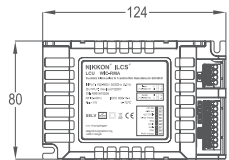

CUBO SURFACE

CUBO RECESSED

LUMINAIRE SPECIFICATIONS

- **Power** 80W
100W
120W
150W
- **Fitting Material** Cold Roll Steel
- **Fitting Color** White, (RAL9016)
- **Optical Cover** Anti Glare Frosted Polycarbonate Diffuser
- **Heat Sink** Extruded Aluminium
- **Ingress Protection** IP20
- **Impact Protection** IK08
- **Voltage** 220 ~ 240 Vac 50 / 60Hz
- **Electrical Safety Class** Class I
- **Operating Temperature** -30 ~ +40°C
- **Installation** Surface Mounting (CUBO Surface)
Opening Hole : 400 x 400mm
(CUBO Recessed)
- **Surge Protections** 10KV, 20KA

APPLICATION

- Petrol Kiosks, Toll Plazas, Canopy Lightings, Multipurpose Halls, Warehouses, Gymnasiums & Exhibition Halls

MEASUREMENT & ORDER CODE

WATTAGE	ORDER CODE	NO. OF LEDS	TYPICAL LUMINOUS FLUX	Lm/W	TYPICAL WATTAGE	CARTON DIMENSION (L x W x H) mm	NETT WEIGHT
80W	CUBO 80W Surface	108	11260	140	80W	435 x 435 x 225	7.8 kg
100W	CUBO 100W Surface	108	13340	133	100W	435 x 435 x 225	7.8 kg
120W	CUBO 120W Surface	162	16120	134	120W	435 x 435 x 225	8.5 kg
150W	CUBO 150W Surface	162	19900	132	150W	435 x 435 x 225	8.5 kg
80W	CUBO 80W Recessed	108	11260	140	80W	545 x 485 x 225	7.8 kg
100W	CUBO 100W Recessed	108	13340	133	100W	545 x 485 x 225	7.8 kg
120W	CUBO 120W Recessed	162	16120	134	120W	545 x 485 x 225	8.5 kg
150W	CUBO 150W Recessed	162	19900	132	150W	545 x 485 x 225	8.5 kg

* Please indicate LED color temperature when ordering.
* All result tested base on 5000K CCT LEDs.

DIMENSION

CUBO SURFACE

CUBO RECESSED

Light Control Unit

PHOTOMETRIC

cd/ftm
C0/C180: — C90/C270: —

Note: All specifications are subject to change without prior notice for product improvement. Images, pictures, and illustrations used are for illustrative purposes only and the color printed may differ from the actual product.