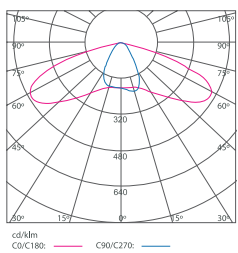

PHOTOMETRIC

Type 1