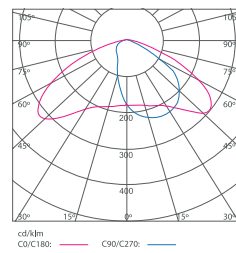

Type 3

Note: All specifications are subject to change without prior notice for product improvement. Images, pictures, and illustrations used are for illustrative purposes only and the color printed may differ from the actual product.