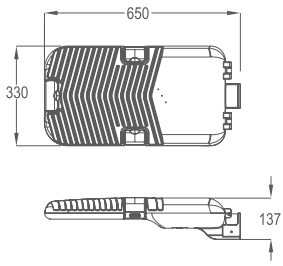

DIMENSION

Light Control Unit

PHOTOMETRIC

Type 1

Type 2

Type 3

Note: All specifications are subject to change without prior notice for product improvement. Images, pictures, and illustrations used are for illustrative purposes only and the color printed may differ from the actual product.