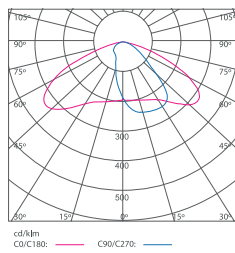

DIMENSION

Light Control Unit

PHOTOMETRIC

Type 1

Type 2

Type 3

Note: All specifications are subject to change without prior notice for product improvement. Images, pictures, and illustrations used are for illustrative purposes only and the color printed may differ from the actual product.