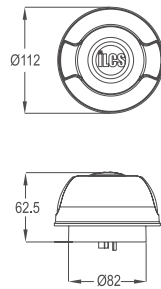

Light Control Unit