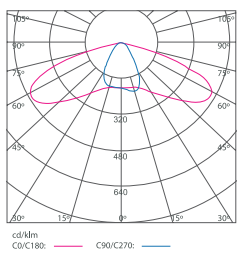

PHOTOMETRIC

Type 1