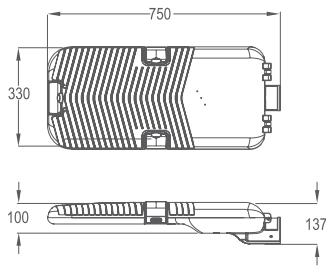

### MEASUREMENT & ORDER CODE

WATTAGE	ORDER CODE	NO. OF LEDS	TYPICAL LUMINOUS FLUX	TYPICAL WATTAGE	CARTON DIMENSION (L x W x H) mm	NETT WEIGHT
150W	K09131 150W	70	20110	157	800 x 380 x 200	13.0 kg
170W	K09131 170W	80	22130	174	800 x 380 x 200	13.0 kg
190W	K09131 190W	90	23885	197	800 x 380 x 200	13.0 kg
210W	K09131 210W	90	25570	217	800 x 380 x 200	13.0 kg

## DIMENSION

Light Control Unit