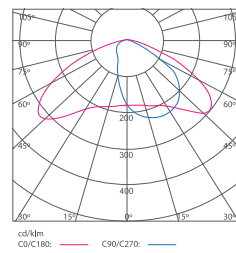

## DIMENSION

Light Control Unit

## PHOTOMETRIC

Type 1

Type 2

Type 3

Note: All specifications are subject to change without prior notice for product improvement. Images, pictures, and illustrations used are for illustrative purposes only and the color printed may differ from the actual product.