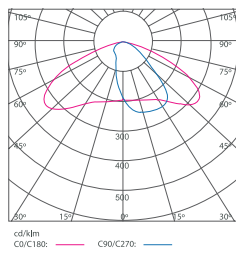

DIMENSION

PHOTOMETRIC

Type 2

Note: All specifications are subject to change without prior notice for product improvement. Images, pictures, and illustrations used are for illustrative purposes only and the color printed may differ from the actual product.