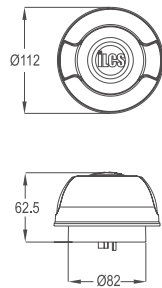

### MEASUREMENT & ORDER CODE

WATTAGE	ORDER CODE	NO. OF LEDS	TYPICAL LUMINOUS FLUX	TYPICAL WATTAGE	CARTON DIMENSION (L x W x H) mm	NETT WEIGHT
150W	K09131 150W	70	20110	157	800 x 380 x 200	13.0 kg
170W	K09131 170W	80	22130	174	800 x 380 x 200	13.0 kg
190W	K09131 190W	90	23885	197	800 x 380 x 200	13.0 kg
210W	K09131 210W	90	25570	217	800 x 380 x 200	13.0 kg

## DIMENSION

Light Control Unit