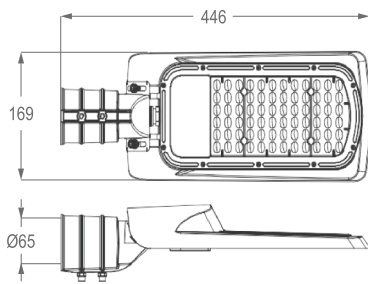

ALPHA PRO LED STREET LIGHT

LUMINAIRE SPECIFICATIONS

• Power	30W 50W 100W 120W 150W 180W 200W
• Fitting Material	Die-Cast Aluminium
• Fitting Color	Silver Grey, Akzo Nobel RAL9006
• Optical Cover	PC Cover Lens
• Ingress Protection	IP66
• Impact Protection	IK08
• Voltage	220 ~ 240 Vac 50 / 60Hz
• Electrical Safety Class	Class I
• Operating Temperature	-40 ~ +45°C
• Installation	Ø38mm ~ 60mm Side Entry & Post Top Entry (-15 ~ 15 Degree Adjustable)
• Surge Protections	10kV, 10kA

MEASUREMENT & ORDER CODE

WATTAGE	ORDER CODE	TYPICAL LUMINOUS FLUX	CARTON DIMENSION (L x W x H) mm	QTY / CARTON	NETT WEIGHT
30W	NIKKON ALPHA PRO 30W	4590 lm	460 x 180 x 120	1pc / ctn	1.9 kg
50W	NIKKON ALPHA PRO 50W	7100 lm	460 x 180 x 120	1pc / ctn	1.9 kg
100W	NIKKON ALPHA PRO 100W	14800 lm	540 x 220 x 120	1pc / ctn	2.9 kg
120W	NIKKON ALPHA PRO 120W	17640 lm	540 x 220 x 120	1pc / ctn	2.9 kg
150W	NIKKON ALPHA PRO 150W	23250 lm	635 x 270 x 125	1pc / ctn	4.0 kg
180W	NIKKON ALPHA PRO 180W	28800 lm	710 x 285 x 140	1pc / ctn	4.6 kg
200W	NIKKON ALPHA PRO 200W	31800 lm	710 x 285 x 140	1pc / ctn	4.6 kg

* All measurement is base on 5000K CCT

DIMENSION

ALPHA PRO 30W / 50W

ALPHA PRO 100W / 120W

ALPHA PRO 150W

ALPHA PRO 180W / 200W

PHOTOMETRIC

ALPHA PRO 30W / 50W