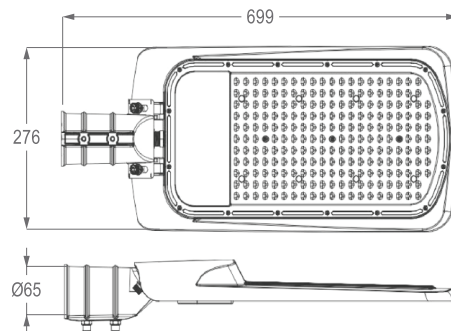

ALPHA PRO LED STREET LIGHT

LUMINAIRE SPECIFICATIONS

• Power	30W 50W 100W 120W 150W 180W 200W
• Fitting Material	Die-Cast Aluminium
• Fitting Color	Silver Grey, Akzo Nobel RAL9006
• Optical Cover	PC Cover Lens
• Ingress Protection	IP66
• Impact Protection	IK08
• Voltage	220 ~ 240 Vac 50 / 60Hz
• Electrical Safety Class	Class I
• Operating Temperature	-40 ~ +45°C
• Installation	Ø38mm ~ 60mm Side Entry & Post Top Entry (-15 ~ 15 Degree Adjustable)
• Surge Protections	10kV, 10kA

MEASUREMENT & ORDER CODE

WATTAGE	ORDER CODE	TYPICAL LUMINOUS FLUX	CARTON DIMENSION (L x W x H) mm	QTY / CARTON	NETT WEIGHT
30W	NIKKON ALPHA PRO 30W	4590 lm	460 x 180 x 120	1pc / ctn	1.9 kg
50W	NIKKON ALPHA PRO 50W	7100 lm	460 x 180 x 120	1pc / ctn	1.9 kg
100W	NIKKON ALPHA PRO 100W	14800 lm	540 x 220 x 120	1pc / ctn	2.9 kg
120W	NIKKON ALPHA PRO 120W	17640 lm	540 x 220 x 120	1pc / ctn	2.9 kg
150W	NIKKON ALPHA PRO 150W	23250 lm	635 x 270 x 125	1pc / ctn	4.0 kg
180W	NIKKON ALPHA PRO 180W	28800 lm	710 x 285 x 140	1pc / ctn	4.6 kg
200W	NIKKON ALPHA PRO 200W	31800 lm	710 x 285 x 140	1pc / ctn	4.6 kg

* All measurement is base on 5000K CCT

DIMENSION

ALPHA PRO 30W / 50W

ALPHA PRO 100W / 120W

ALPHA PRO 150W

ALPHA PRO 180W / 200W

PHOTOMETRIC

ALPHA PRO 30W / 50W