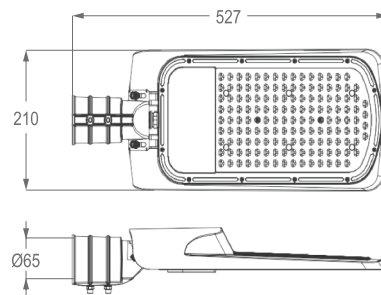

ALPHA PRO LED STREET LIGHT

LUMINAIRE SPECIFICATIONS

• Power	30W 50W 100W 120W 150W 180W 200W
• Fitting Material	Die-Cast Aluminium
• Fitting Color	Silver Grey, Akzo Nobel RAL9006
• Optical Cover	PC Cover Lens
• Ingress Protection	IP66
• Impact Protection	IK08
• Voltage	220 ~ 240 Vac 50 / 60Hz
• Electrical Safety Class	Class I
• Operating Temperature	-40 ~ +45°C
• Installation	Ø38mm ~ 60mm Side Entry & Post Top Entry (-15 ~ 15 Degree Adjustable)
• Surge Protections	10kV, 10kA

MEASUREMENT & ORDER CODE

WATTAGE	ORDER CODE	TYPICAL LUMINOUS FLUX	CARTON DIMENSION (L x W x H) mm	QTY / CARTON	NETT WEIGHT
30W	NIKKON ALPHA PRO 30W	4590 lm	460 x 180 x 120	1pc / ctn	1.9 kg
50W	NIKKON ALPHA PRO 50W	7100 lm	460 x 180 x 120	1pc / ctn	1.9 kg
100W	NIKKON ALPHA PRO 100W	14800 lm	540 x 220 x 120	1pc / ctn	2.9 kg
120W	NIKKON ALPHA PRO 120W	17640 lm	540 x 220 x 120	1pc / ctn	2.9 kg
150W	NIKKON ALPHA PRO 150W	23250 lm	635 x 270 x 125	1pc / ctn	4.0 kg
180W	NIKKON ALPHA PRO 180W	28800 lm	710 x 285 x 140	1pc / ctn	4.6 kg
200W	NIKKON ALPHA PRO 200W	31800 lm	710 x 285 x 140	1pc / ctn	4.6 kg

* All measurement is base on 5000K CCT

DIMENSION

ALPHA PRO 30W / 50W

ALPHA PRO 100W / 120W

ALPHA PRO 150W

ALPHA PRO 180W / 200W

PHOTOMETRIC

ALPHA PRO 30W / 50W