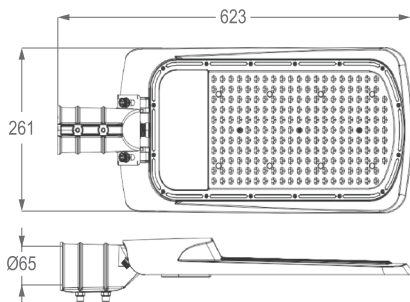

ALPHA PRO LED STREET LIGHT

LUMINAIRE SPECIFICATIONS

• Power	30W 50W 100W 120W 150W 180W 200W
• Fitting Material	Die-Cast Aluminium
• Fitting Color	Silver Grey, Akzo Nobel RAL9006
• Optical Cover	PC Cover Lens
• Ingress Protection	IP66
• Impact Protection	IK08
• Voltage	220 ~ 240 Vac 50 / 60Hz
• Electrical Safety Class	Class I
• Operating Temperature	-40 ~ +45°C
• Installation	Ø38mm ~ 60mm Side Entry & Post Top Entry (-15 ~ 15 Degree Adjustable)
• Surge Protections	10kV, 10kA

MEASUREMENT & ORDER CODE

WATTAGE	ORDER CODE	TYPICAL LUMINOUS FLUX	CARTON DIMENSION (L x W x H) mm	QTY / CARTON	NETT WEIGHT
30W	NIKKON ALPHA PRO 30W	4590 lm	460 x 180 x 120	1pc / ctn	1.9 kg
50W	NIKKON ALPHA PRO 50W	7100 lm	460 x 180 x 120	1pc / ctn	1.9 kg
100W	NIKKON ALPHA PRO 100W	14800 lm	540 x 220 x 120	1pc / ctn	2.9 kg
120W	NIKKON ALPHA PRO 120W	17640 lm	540 x 220 x 120	1pc / ctn	2.9 kg
150W	NIKKON ALPHA PRO 150W	23250 lm	635 x 270 x 125	1pc / ctn	4.0 kg
180W	NIKKON ALPHA PRO 180W	28800 lm	710 x 285 x 140	1pc / ctn	4.6 kg
200W	NIKKON ALPHA PRO 200W	31800 lm	710 x 285 x 140	1pc / ctn	4.6 kg

* All measurement is base on 5000K CCT

DIMENSION

ALPHA PRO 30W / 50W

ALPHA PRO 100W / 120W

ALPHA PRO 150W

ALPHA PRO 180W / 200W

PHOTOMETRIC

ALPHA PRO 30W / 50W