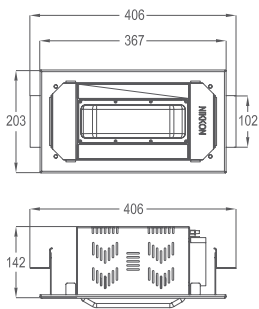

LEDXION K03108 40W