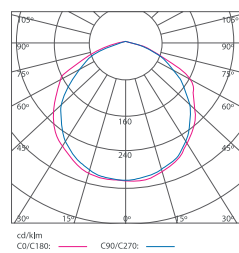

LEDXION K03108 80W