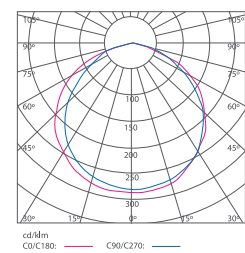

LEDXION K03108 160W