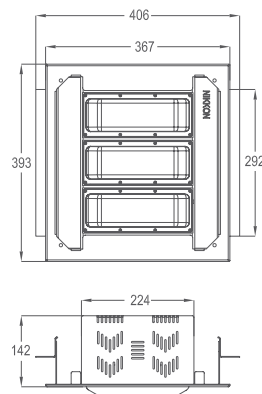

LEDXION K03108 120W