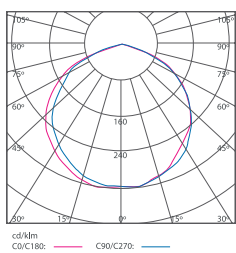

PHOTOMETRIC

LEDXION K03108 40W