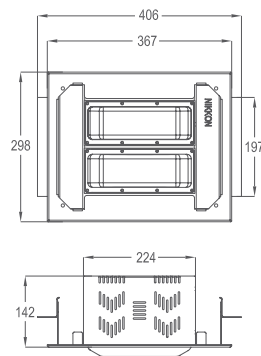

MEASUREMENT & ORDER CODE

WATTAGE	ORDER CODE	TYPICAL LUMINOUS FLUX (LM)	NO. OF LEDS	TYPICAL WATTAGE	QTY / CARTON	CARTON DIMENSION (L x W x H) mm	NETT WEIGHT
40W	K03108 40W	5200	18	42	1pc / ctn	440 x 230 x 200	4.2 kg
80W	K03108 80W	10400	36	85	1pc / ctn	440 x 320 x 200	5.0 kg
120W	K03108 120W	15600	54	123	1pc / ctn	440 x 420 x 200	7.0 kg
160W	K03108 160W	20800	72	169	1pc / ctn	440 x 525 x 200	9.4 kg

* Please indicate LED color temperature when ordering.

* Programmable dimming LED driver is available upon request.

DIMENSION

LEDXION K03108 40W

LEDXION K03108 80W

LEDXION K03108 120W

LEDXION K03108 160W

PHOTOMETRIC