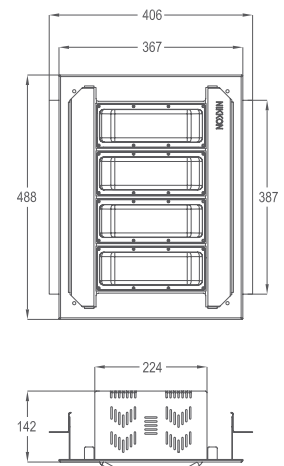

LEDXION K03108 160W