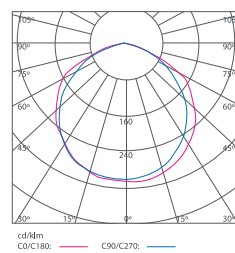

LEDXION K03108 120W